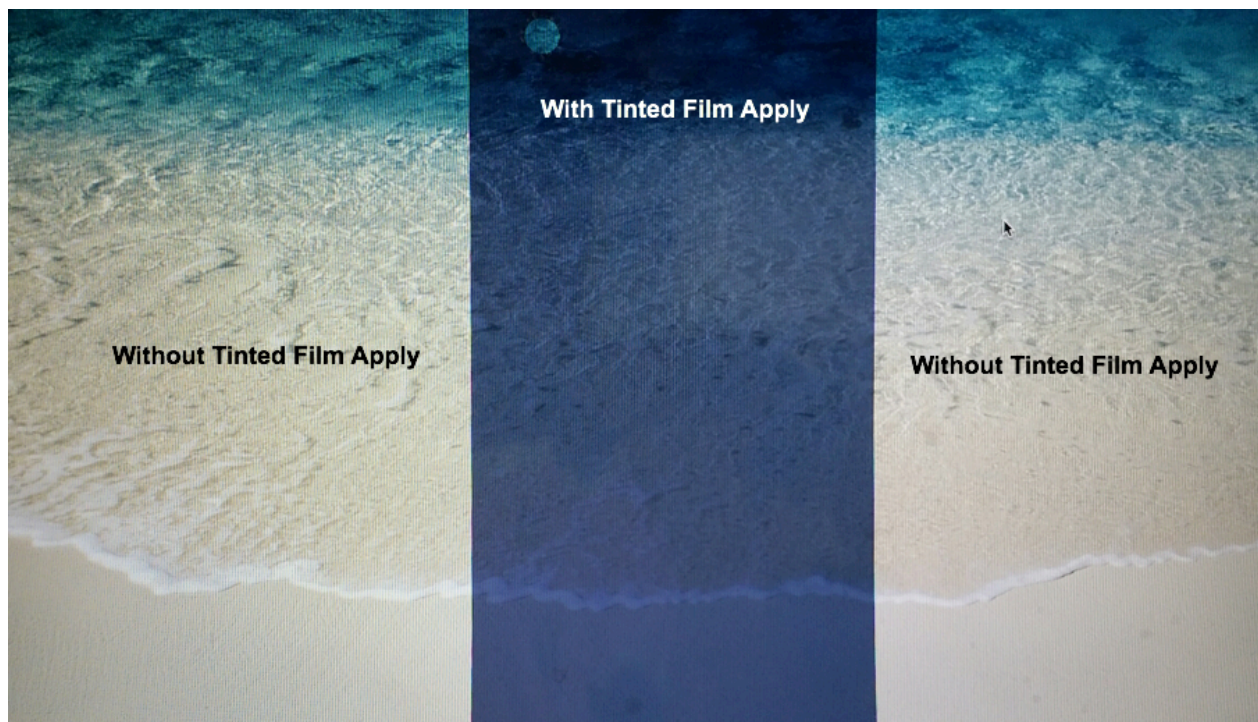

Blue Silver 15 Specification

Reflective UV Window Film: Blue Silver 15

Product Specification

Code : Silver Blue (SR)

		COLOUR - Blue / Silver
2 Ply Film	Thickness	2 Mil
View from Inside 	Visible Light Transmittance %	15.00
	Visible Light Reflectance %	18.00
	Shading Coefficient	0.40
View from Outside 	Ultraviolet (UV) Block %	99.00
	Infrared Light Rejected %	80.00
	Total Solar Energy Rejected %	80.00