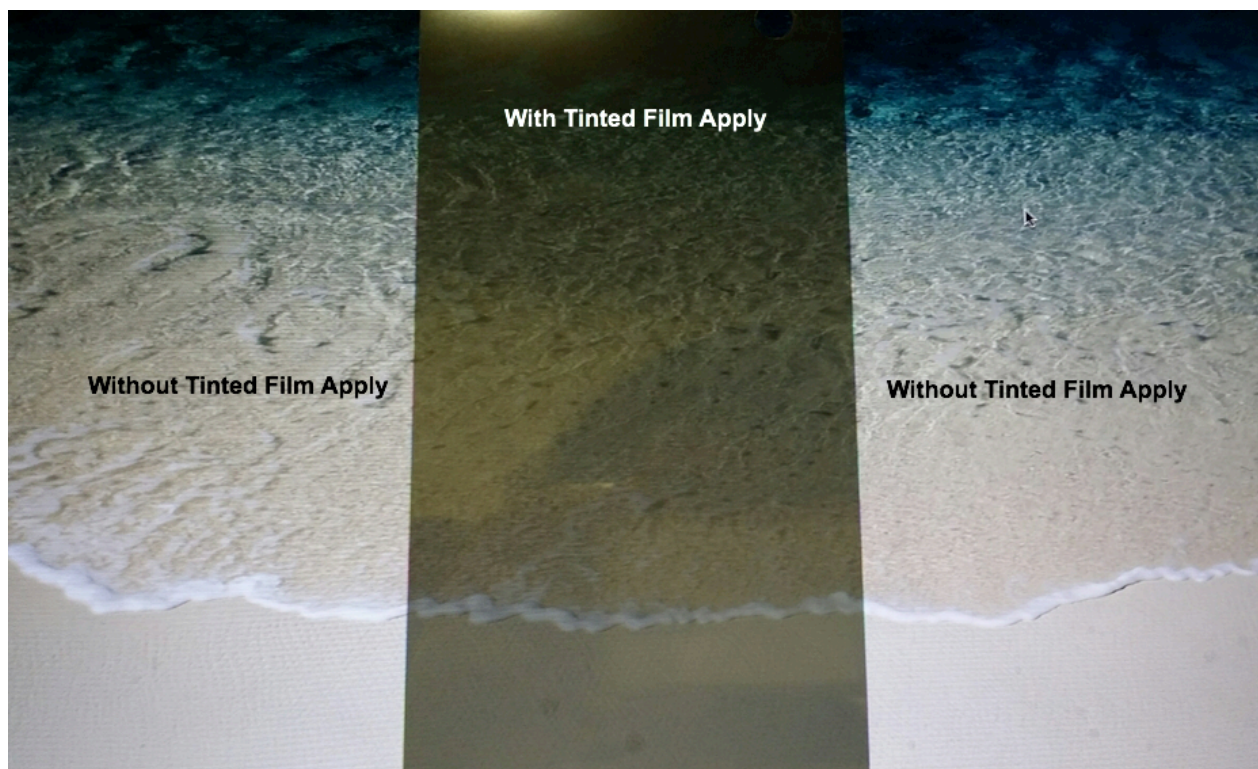

Gold Silver 15 Specification

Product Specification

Code : Silver Gold (SR)

		COLOUR - Gold / Silver
2 Ply Film	Thickness	2 Mil
View from Inside 	Visible Light Transmittance %	14.00
	Visible Light Reflectance %	22.00
	Shading Coefficient	0.30
View from Outside 	Ultraviolet (UV) Block %	99.00
	Infrared Light Rejected %	78.00
	Total Solar Energy Rejected %	78.00