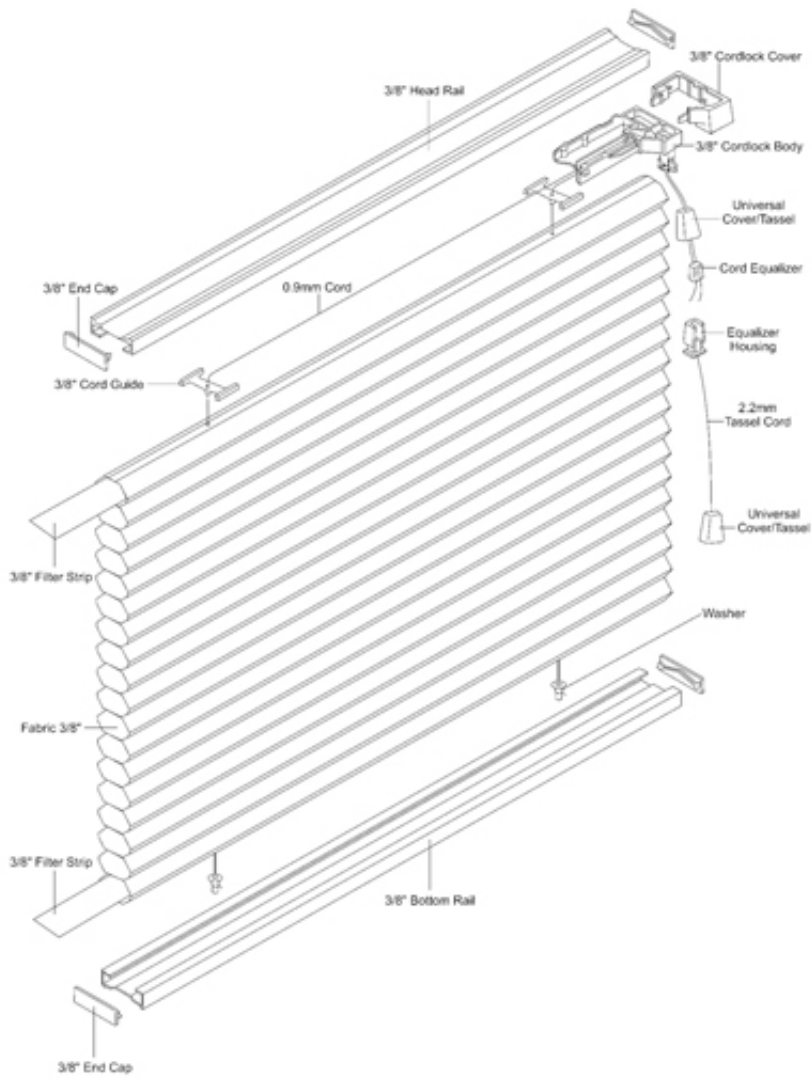

Honey Combs