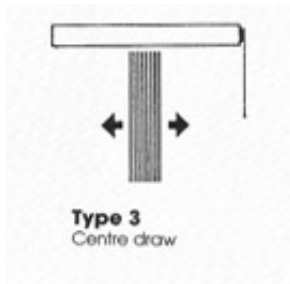

Solartint - Window Tinting Specialist

House and office tinting solution

<http://tintedrumah.com>