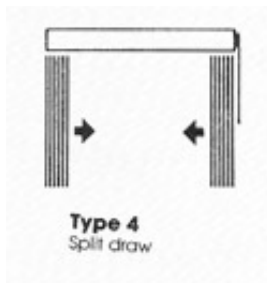

Solartint - Window Tinting Specialist

House and office tinting solution

<http://tintedrumah.com>