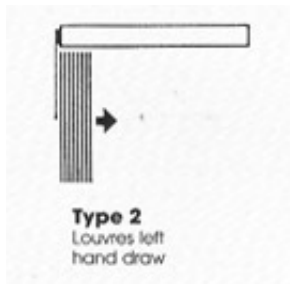

Solartint - Window Tinting Specialist

House and office tinting solution

<http://tintedrumah.com>